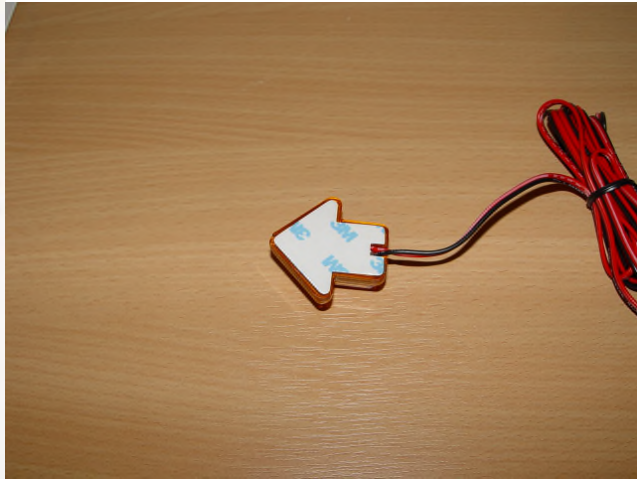

EL98 LED Turn Signal Flasher Relay 145pcs

TMI LED Technology EL98 and EL98N Turn Signal Flasher Hook Up

It will not blow a fuse if **X**, **L** and **⊖** are reversed.

Amber 16-LED 1" Mini Arrows 8-foot 2-wire 27pcs