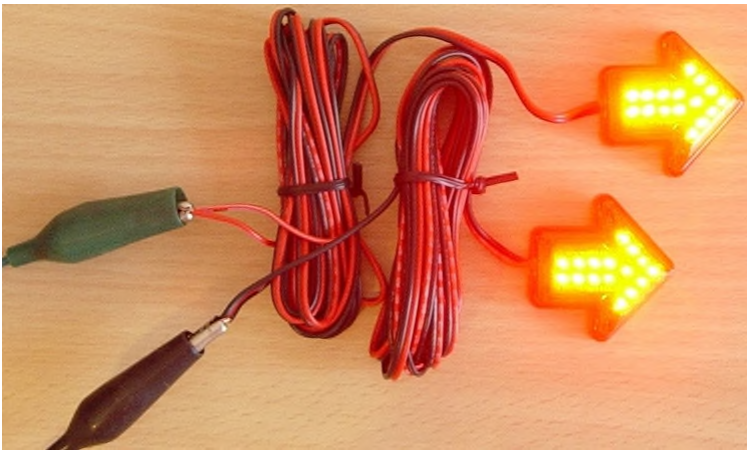

EL98 LED Turn Signal Flasher Relay 145pcs

TMI LED Technology EL98 and EL98N Turn Signal Flasher Hook Up

It will not blow a fuse if **X**, **L** and **⊖** are reversed.

Amber 16-LED 1" Mini Arrows 8-foot 2-wire 27pcs

1

7pcs RED Dual Mode Low/High modes Double Bubble Lights with clear lens 3-Wires for Running/Stop/Turn Modes.

We have extra 23 Red Lens 7 Clear Lens

1” Circle Lights with 5-LED inside each light with 8-foot wire and 3M sticker Dual Mode Light