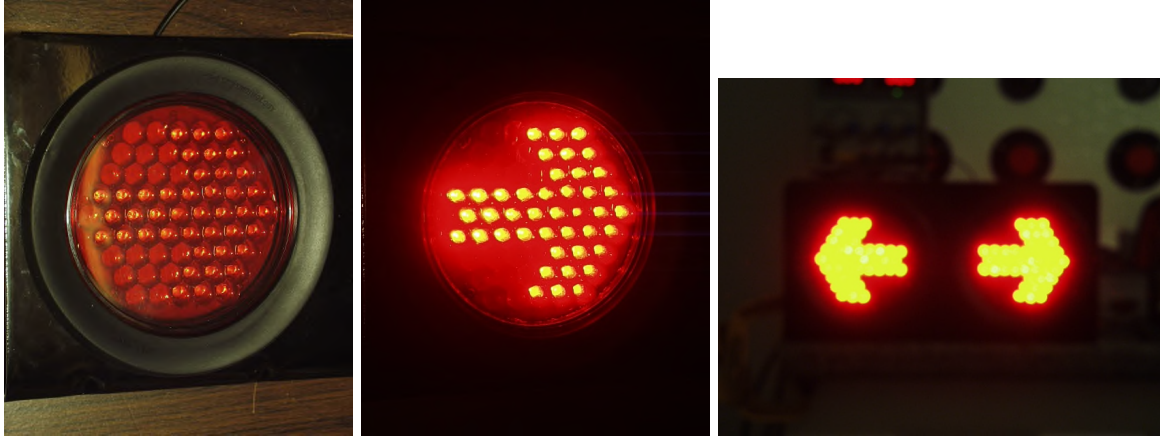

Total 3470 pcs

61 RED LED S/T/T LIGHT 5PC

61 LED DISPLAY

2 DISPLAYS WITH LIGHTS

194 LED BULB COUNTER DISPLAY

1 UNIT

SCROLLING LED LICENSE PLATE

1 SET