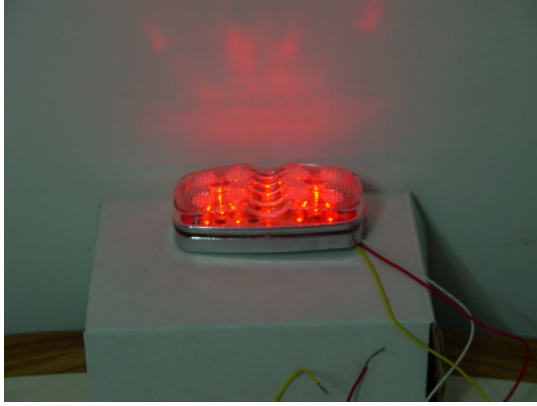

EL98 LED Turn Signal Flasher Relay 145pcs

TMI LED Technology EL98 and EL98N Turn Signal Flasher Hook Up

It will not blow a fuse if **X**, **L** and **⊖** are reversed.

Amber 16-LED 1" Mini Arrows 8-foot 2-wire 27pcs

1

7pcs RED Dual Mode Low/High modes Double Bubble Lights with clear lens 3-Wires for Running/Stop/Turn Modes.

We have extra 23 Red Lens 7 Clear Lens

1” Circle Lights with 5-LED inside each light with 8-foot wire and 3M sticker Dual Mode Light