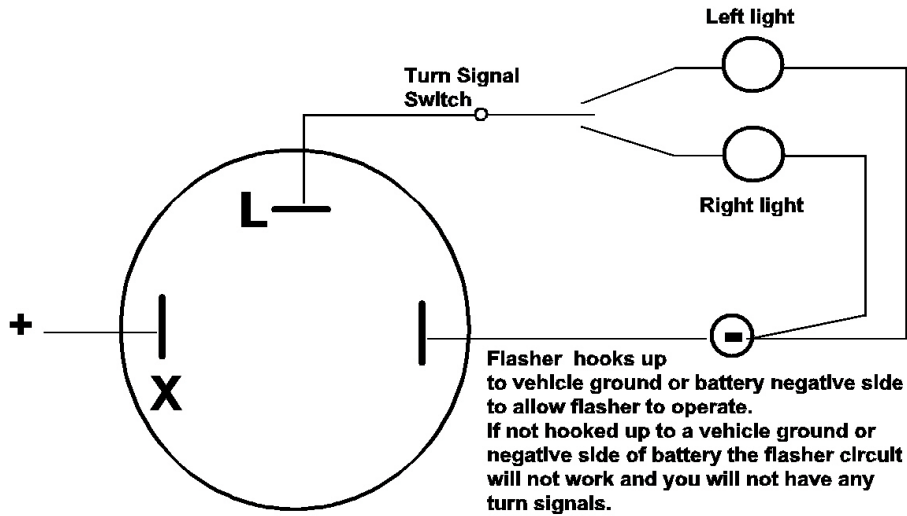

EL98 LED Turn Signal Flasher Relay 145pcs

TMI LED Technology EL98 and EL98N Turn Signal Flasher Hook Up

It will not blow a fuse if **X**, **L** and **⊖** are reversed.

Amber 16-LED 1" Mini Arrows 8-foot 2-wire 27pcs