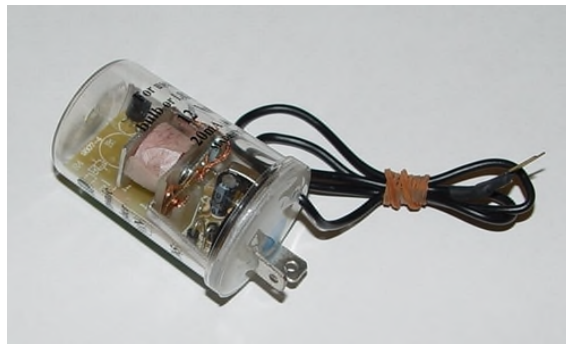

1157	18-LED Tower Red Bulb	26pcs
1157	20-LED Tower Amber Bulb	10pcs
1157	18-LED Tower Red (6-Volt) Bulbs	6pcs
1157	18-LED Tower Amber (6-Volt) Bulbs	4pcs
3157	20-LED Tower Amber Bulb	24pcs
3157	18-LED Tower Amber Bulb	2pcs
3157	20-LED Tower Red Bulb	9pcs
3156	18-LED Tower Amber Bulb	34pcs
3156	18LED Tower Red Bulb	74pcs

EL98 LED Turn Signal Flasher Relay   145pcs