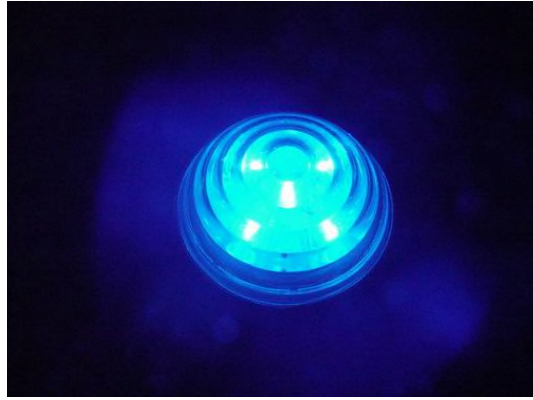

EL98 LED Turn Signal Flasher Relay 145pcs

TMI LED Technology EL98 and EL98N Turn Signal Flasher Hook Up

It will not blow a fuse if **X**, **L** and **⊖** are reversed.

Amber 16-LED 1" Mini Arrows 8-foot 2-wire 27pcs

1

7pcs RED Dual Mode Low/High modes Double Bubble Lights with clear lens 3-Wires for Running/Stop/Turn Modes.

We have extra 23 Red Lens 7 Clear Lens

1” Circle Lights with 5-LED inside each light with 8-foot wire and 3M sticker Dual Mode Light

((RED))

Running

Turn/Brake

RED 1” 5-LED Circle 3-wire RED Stop/Run/Turn Light	80pcs
RED 1” 5-LED Circle 3-wire RED Stop/Run/Turn Light	67pcs
RED 1” 5-LED Circle 3-wire RED Stop/Run/Turn Light	<u>38pcs</u>
Total above	185 pcs