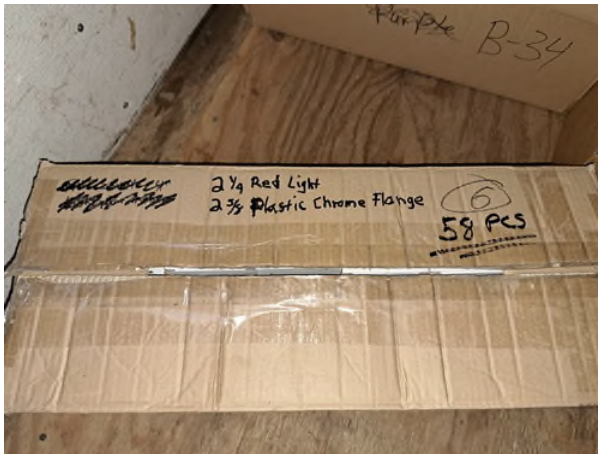

Red Plastic Chrome Flange and Plastic Chrome Bessel.....
Can by flush mount of surface mounted 58pcs