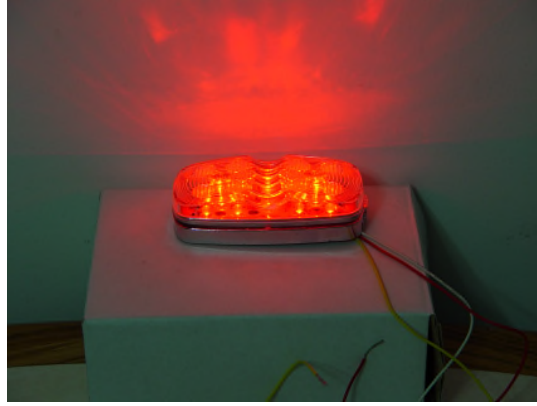

EL98 LED Turn Signal Flasher Relay 145pcs

TMI LED Technology EL98 and EL98N Turn Signal Flasher Hook Up

It will not blow a fuse if **X**, **L** and **⊖** are reversed.

Amber 16-LED 1" Mini Arrows 8-foot 2-wire 27pcs

1

7pcs RED Dual Mode Low/High modes Double Bubble Lights with clear lens 3-Wires for Running/Stop/Turn Modes.

We have extra 23 Red Lens 7 Clear Lens

1” Circle Lights with 5-LED inside each light with 8-foot wire and 3M sticker Dual Mode Light